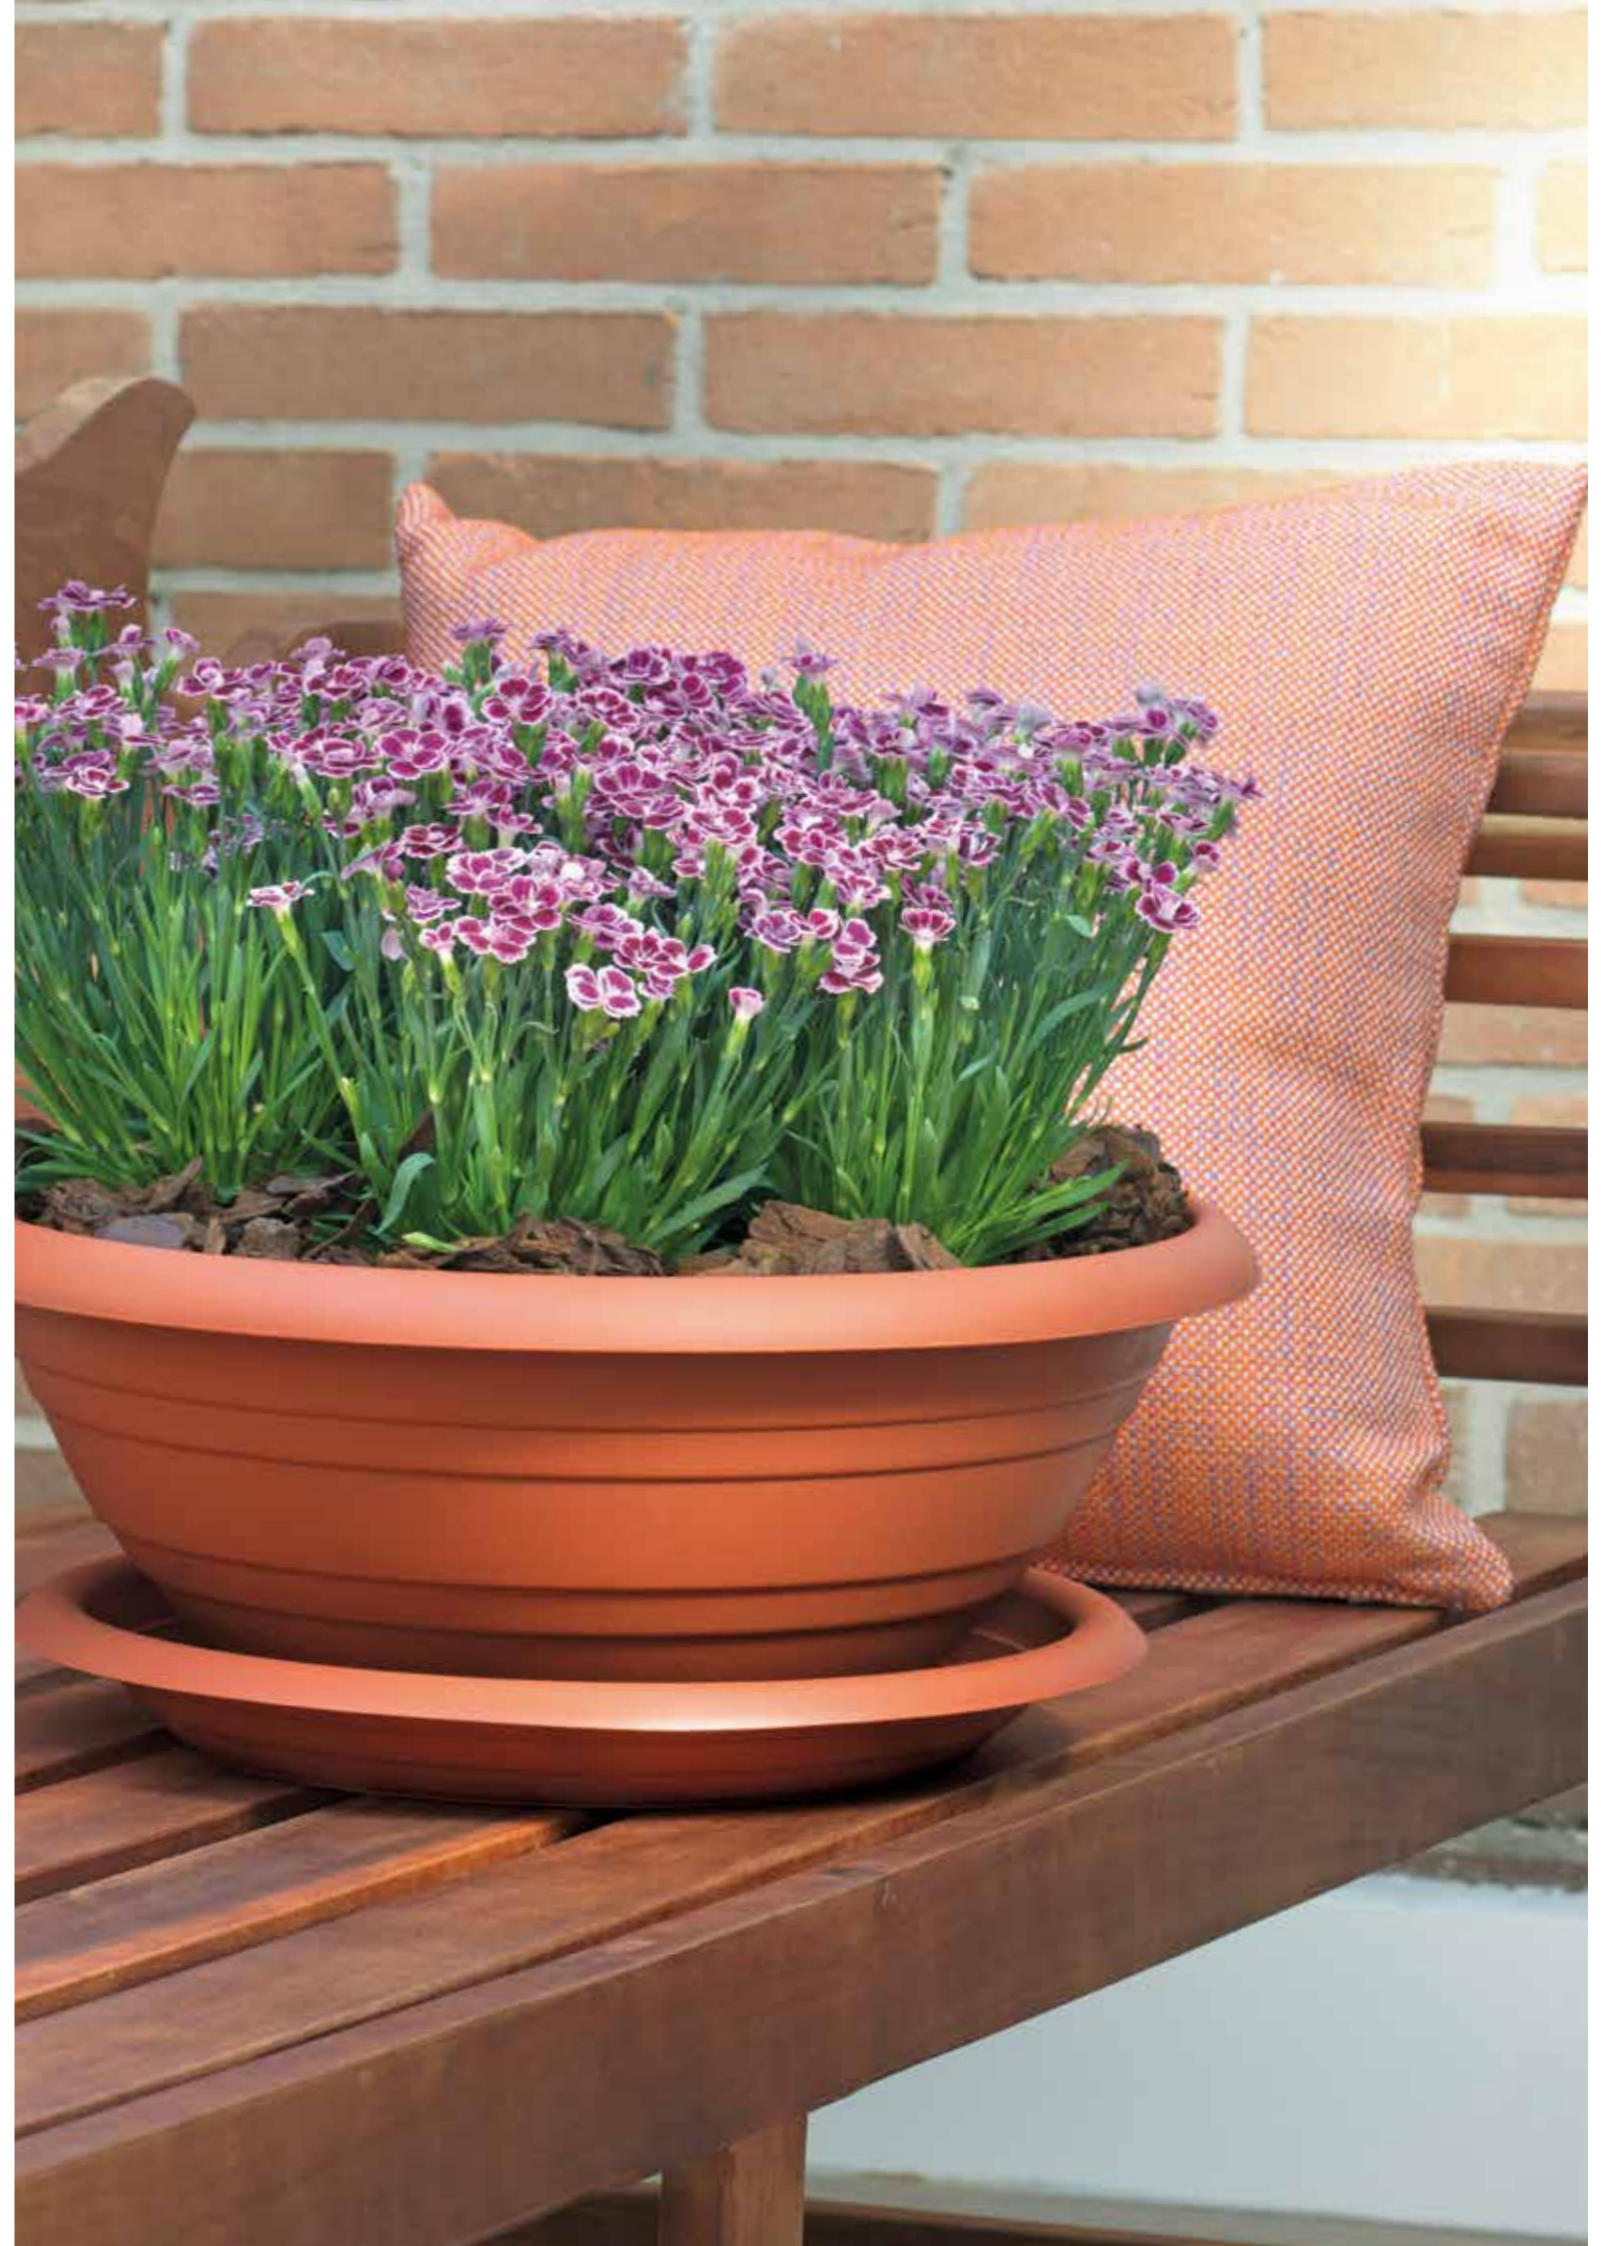

Long lasting plastic

Resistente ai raggi UV

Vaso

Sottovaso optional

Su una selezione di misure e colori

CI001

015 020 025 030 035 040 045 050 055 060

Dati tecnici \ Technical data **P.206**

ANT TC

AVN

LOVIN'GREEN 60%

106 107